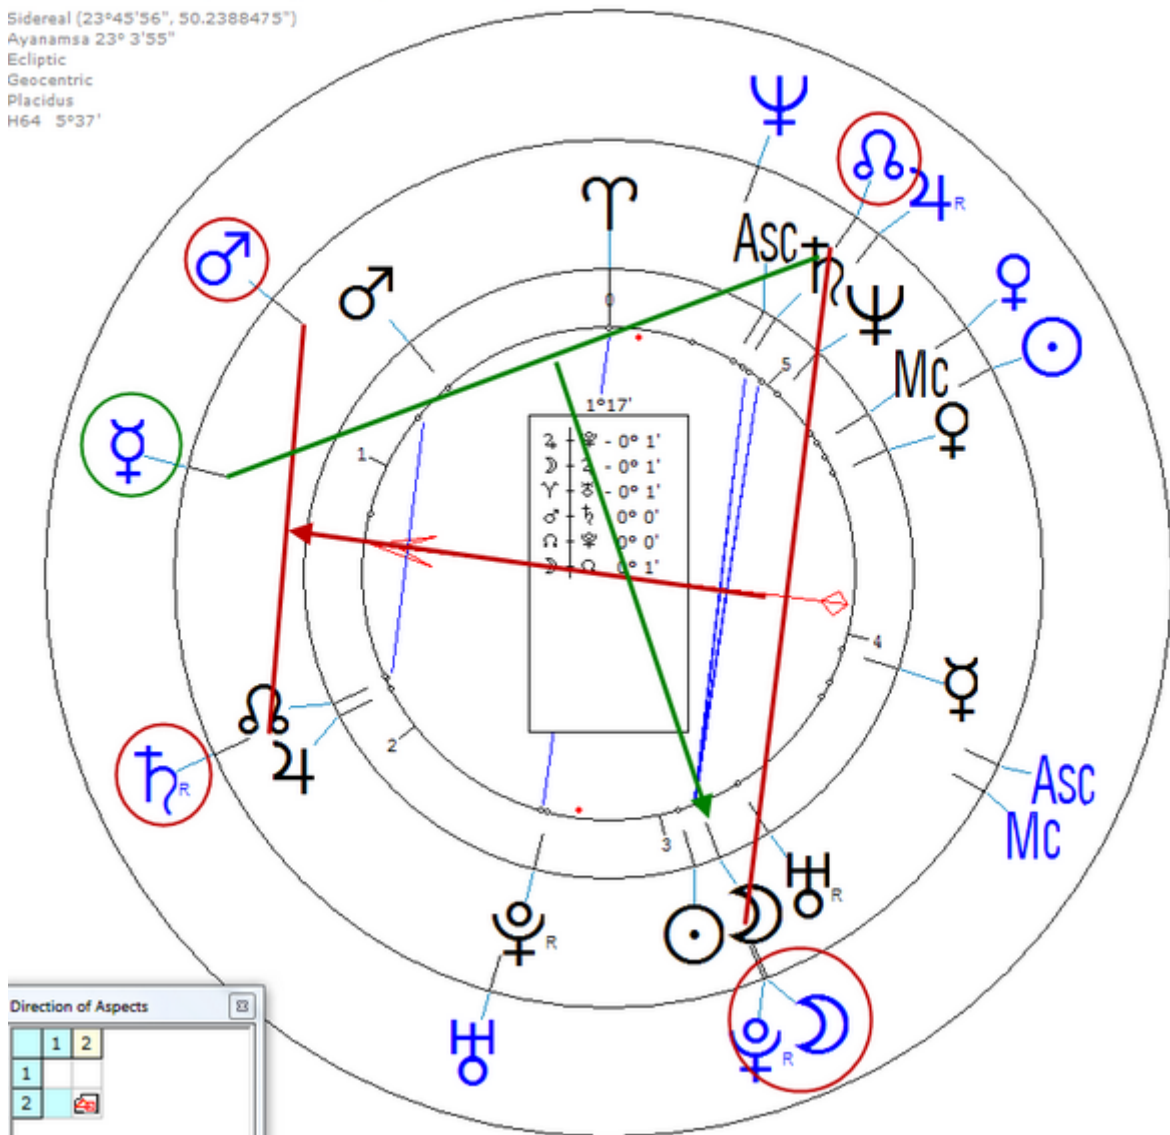

Blida, Barbara

3 December 1949 at 16:04 (= 4:04 PM)Siemianowice Slaskie, Poland,
50n19, 19e01

Polish political figure.

<https://www.astro.com/astro-databank/Blida,_Barbara>

On the early morning of Wednesday, 25 April 2007,...house in
Siemianowice I skie ... she shot herself through the heart.

Lunar Return (Harmonic 64)

Lunar ♂/♃ = Lunar ☽/♁

Lunar ♀/♁ = ☽n

Blida, Barbara
3 December 1949 Sat 16:04 (GMT+1) 50n19 19e01
Siemianowice Slaskie, German (Prussian) before 1944, Poland
Sidereal (23°45'56", 50.2388475")
Ayanamsa 23° 3'55"
Ecliptic
Geocentric
Placidus
H64 5°37'